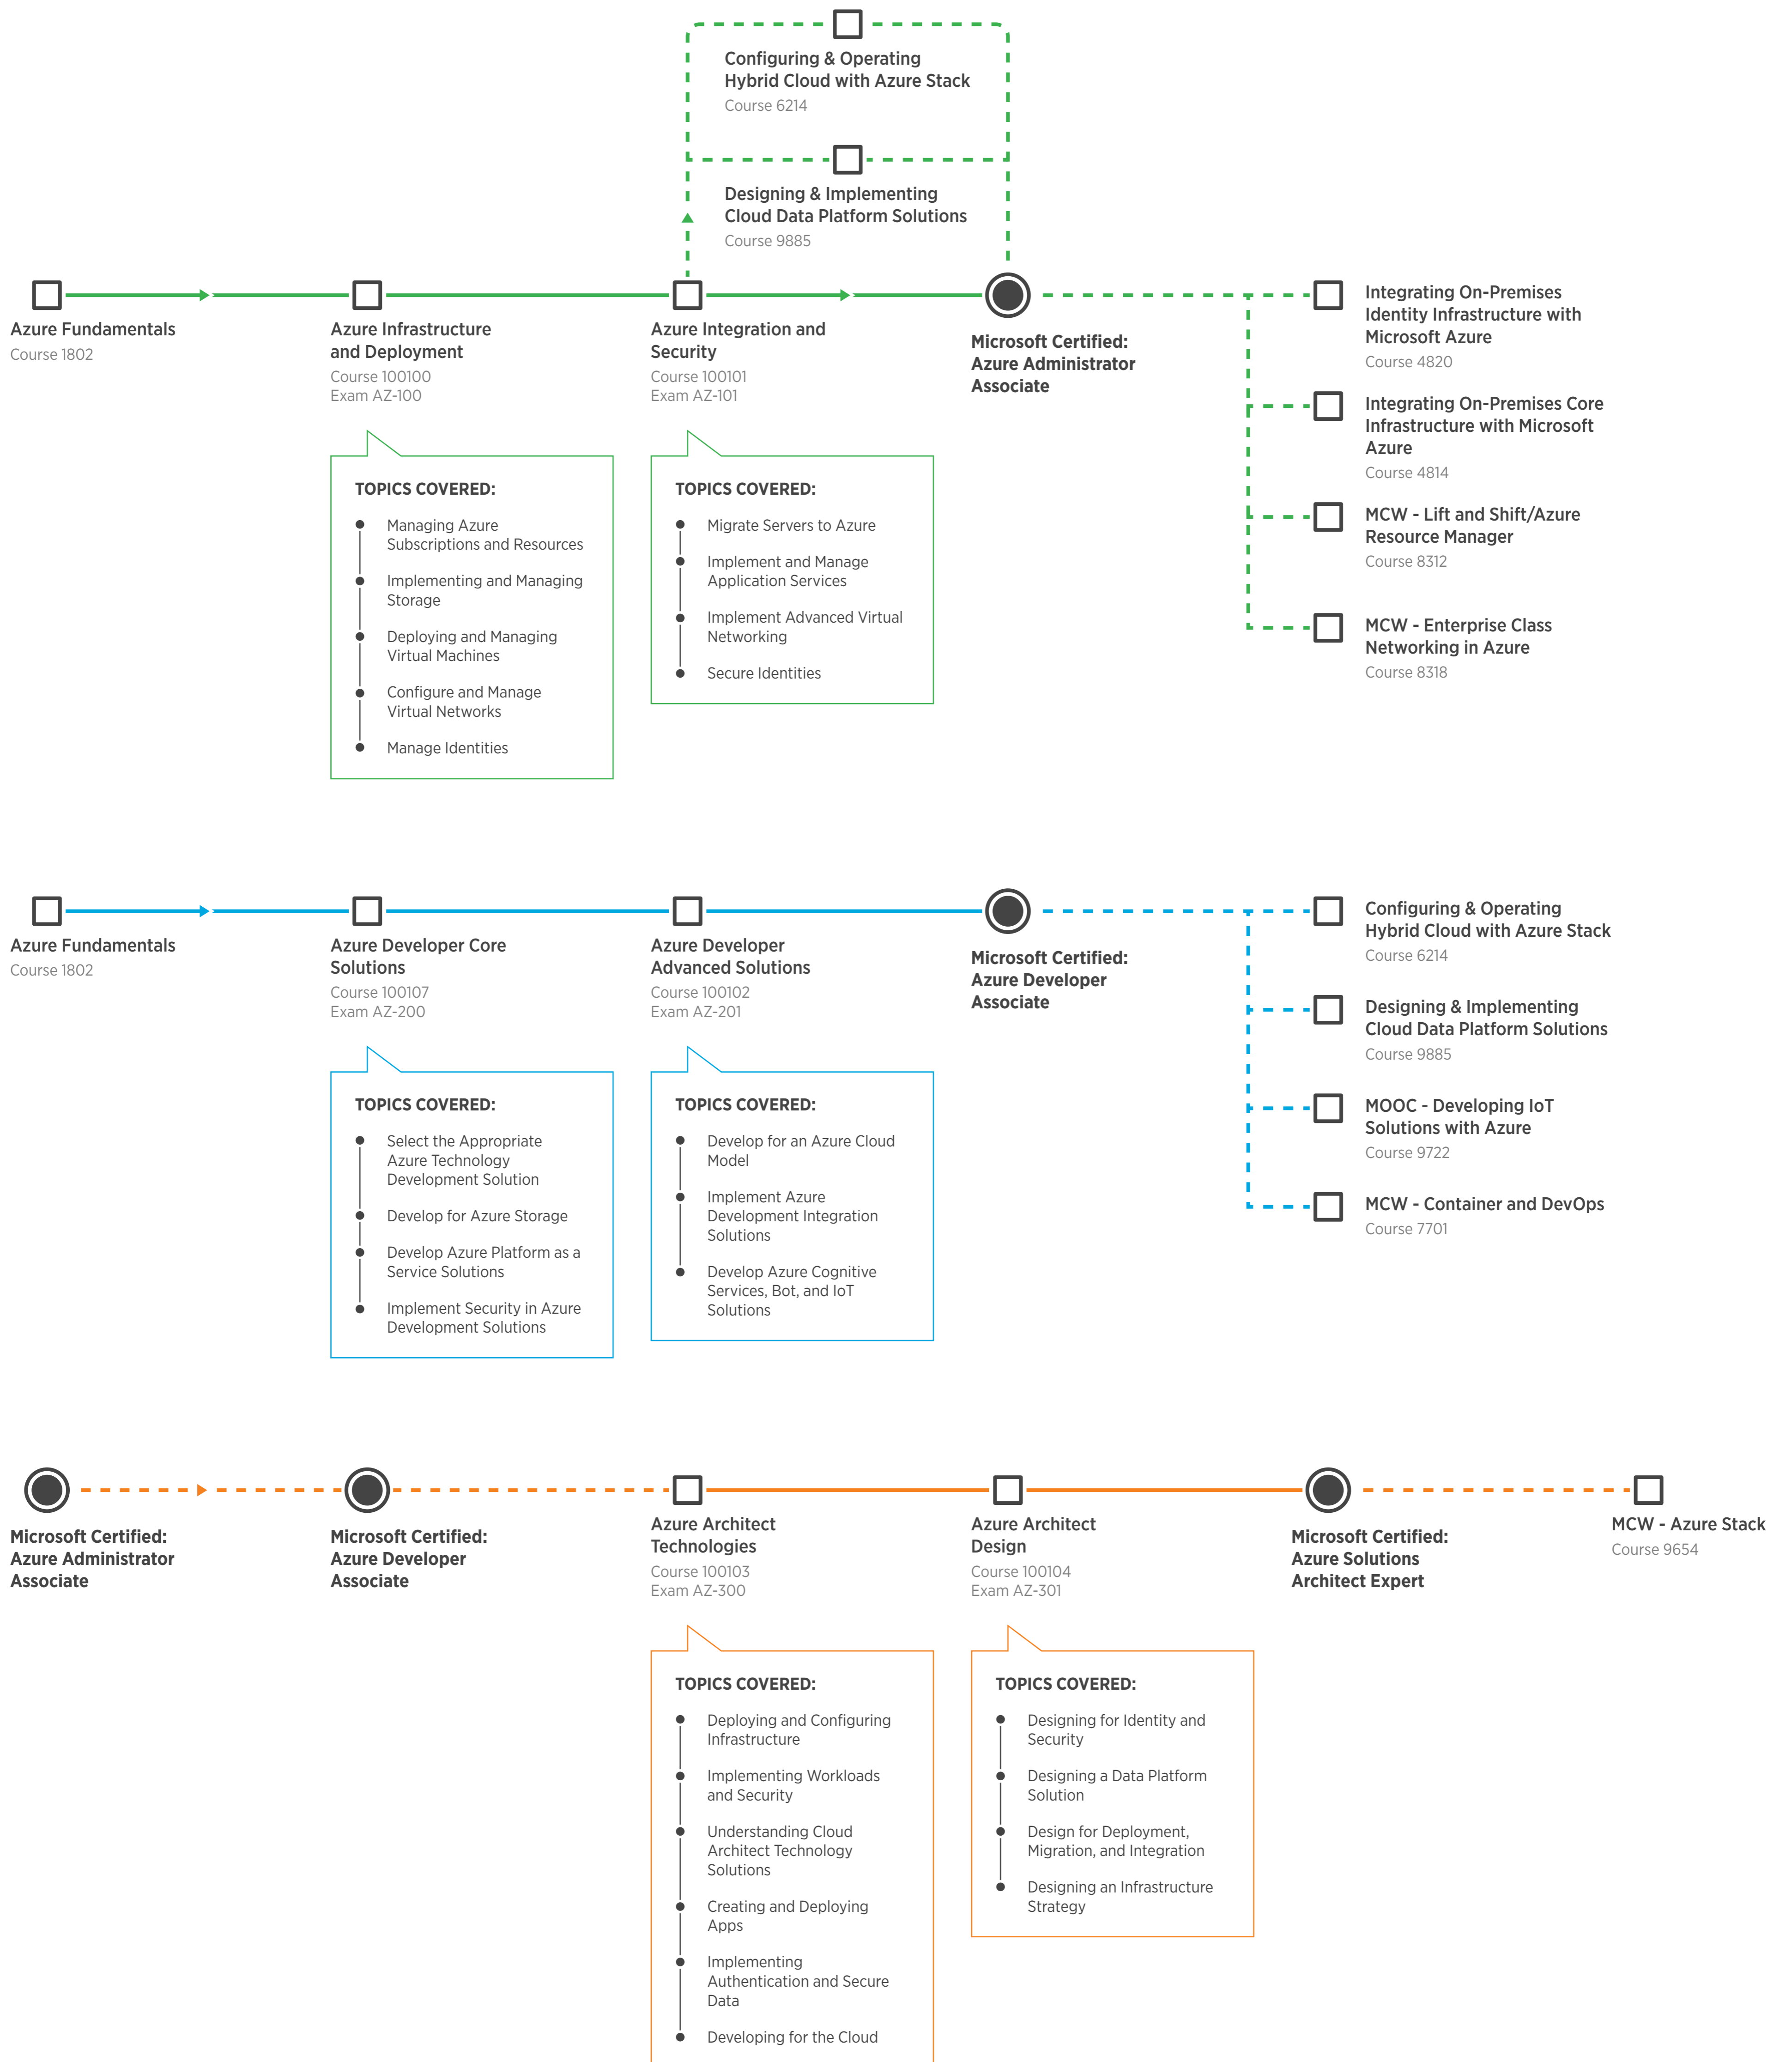

# Microsoft Azure Certification Tracks

— Azure Administrator    — Azure Developer    — Azure Solutions Architect    - - - - Optional track    □ Course    ● Certification

Learn more about our Microsoft Azure training courses and certifications:

[www.globalknowledge.com/azure](http://www.globalknowledge.com/azure)